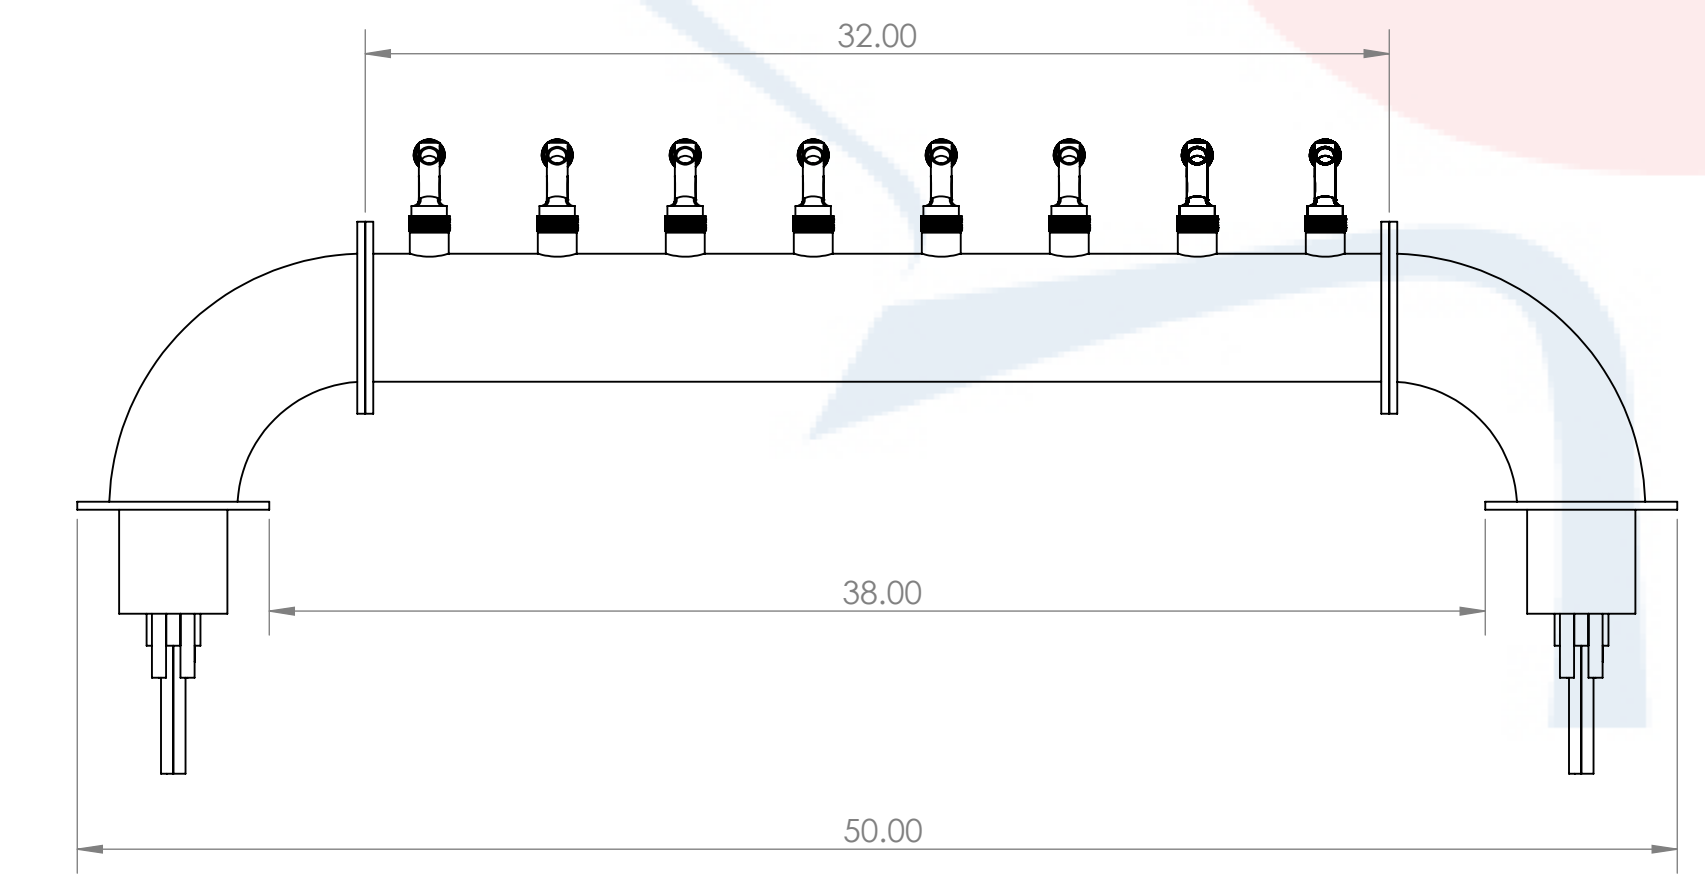

Isometric View  
(For reference purpose only)

304SS tube connected to CBS NSF Flexible Total Barrier Tubing to 15lbs of Restriction

DETAIL A  
SCALE 1 : 3

|   |                               |            |            |                           |              |
|---|-------------------------------|------------|------------|---------------------------|--------------|
| Name  |                               | Date       |            | Title:                    |              |
| Drawn by:   | Canadian Beverage Supply Inc. | 11/21/2022 |            | 8 Tap Lions Gate WM Tower |              |
| Approved by:                                      | VP Sales                      |            |            |                           |              |
| Material:   | 304 SS                        | Finish:    | Brushed SS | Part Number:              | Revision:    |
| Unless otherwise mentioned, dimensions are inches |                               |            |            | BB102640-08SSCK           |              |
|   |                               |            |            | SCALE: 1:6                | SHEET 1 OF 1 |