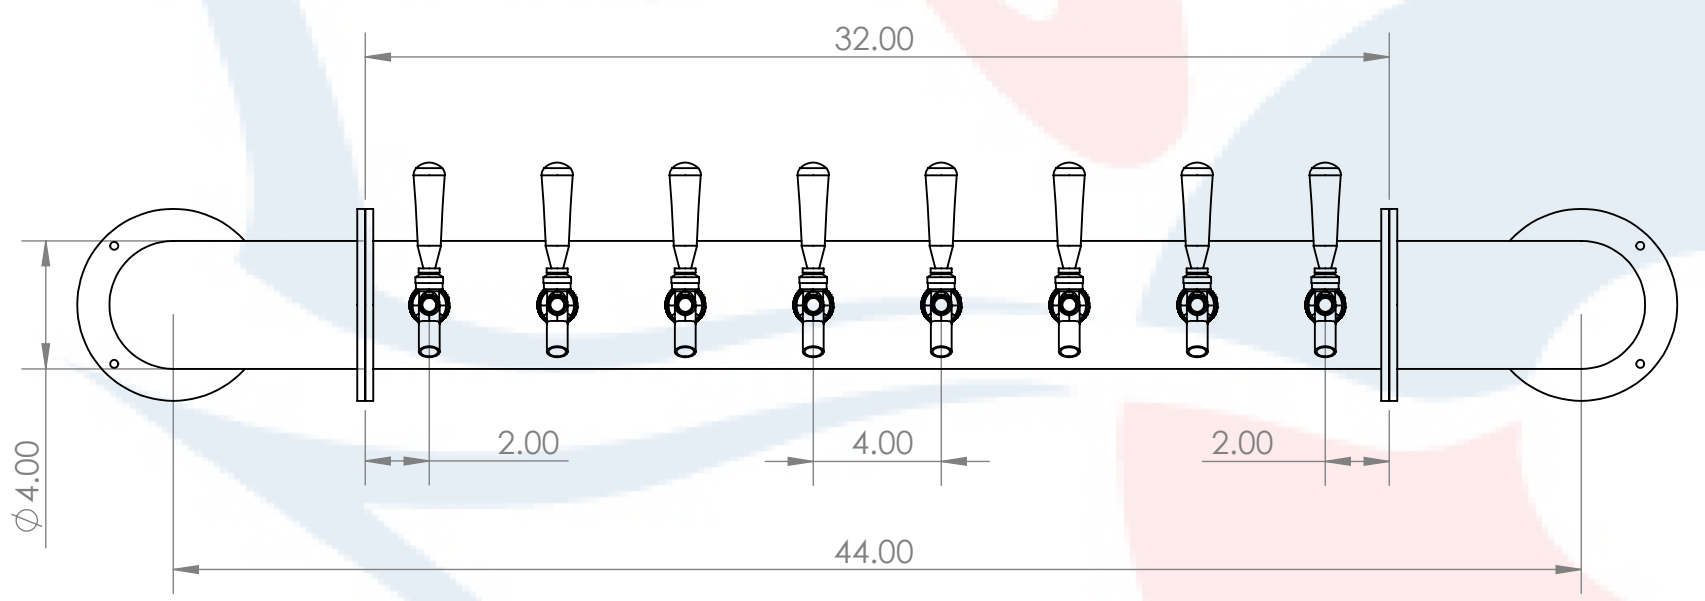

Isometric View  
(For reference purpose only)

304SS tube connected to CBS NSF Flexible Total Barrier Tubing to 15lbs of Restriction

DETAIL A  
SCALE 1 : 3

|   |                               |            |            |                           |              |
|---|-------------------------------|------------|------------|---------------------------|--------------|
| Name  |                               | Date       |            | Title:                    |              |
| Drawn by:   | Canadian Beverage Supply Inc. | 11/21/2022 |            | 8 Tap Lions Gate WM Tower |              |
| Approved by:                                      | VP Sales                      |            |            |                           |              |
| Material:   | 304 SS                        | Finish:    | Brushed SS | Part Number:              | Revision:    |
| Unless otherwise mentioned, dimensions are inches |                               |            |            | BB102640-08SSCK           |              |
|   |                               |            |            | SCALE: 1:6                | SHEET 1 OF 1 |