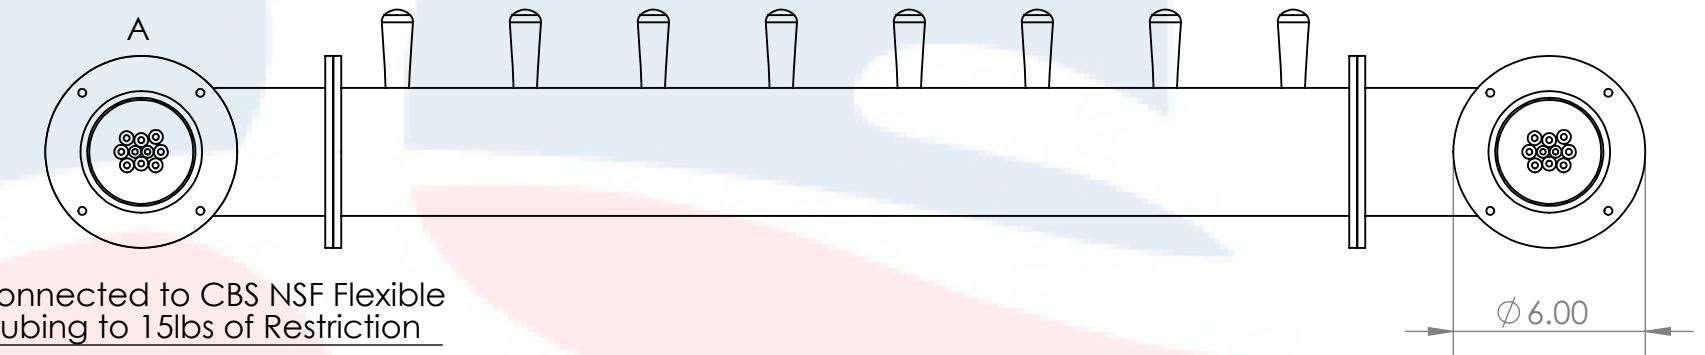

Isometric View  
(For reference purpose only)

304SS tube connected to CBS NSF Flexible Total Barrier Tubing to 15lbs of Restriction

DETAIL A  
SCALE 1 : 3

|   |                               |            |            |                           |              |
|---|-------------------------------|------------|------------|---------------------------|--------------|
| Name  |                               | Date       |            | Title:                    |              |
| Drawn by:   | Canadian Beverage Supply Inc. | 11/21/2022 |            | 8 Tap Lions Gate WM Tower |              |
| Approved by:                                      | VP Sales                      |            |            |                           |              |
| Material:   | 304 SS                        | Finish:    | Brushed SS | Part Number:              | Revision:    |
| Unless otherwise mentioned, dimensions are inches |                               |            |            | BB102640-08SSCK           |              |
|   |                               |            |            | SCALE: 1:6                | SHEET 1 OF 1 |