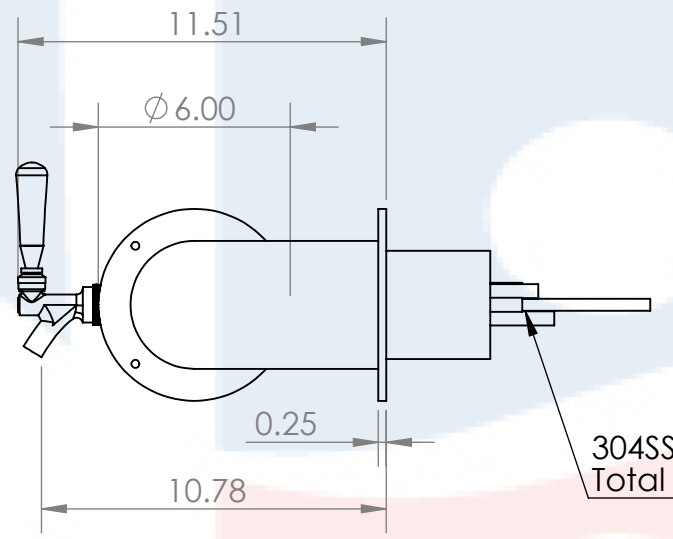

Isometric View  
(For reference purpose only)

304SS tube connected to CBS NSF Flexible Total Barrier Tubing to 15lbs of Restriction

DETAIL A  
SCALE 1 : 3

|   |                               |            |            |                           |              |
|---|-------------------------------|------------|------------|---------------------------|--------------|
| Name  |                               | Date       |            | Title:                    |              |
| Drawn by:   | Canadian Beverage Supply Inc. | 11/21/2022 |            | 8 Tap Lions Gate WM Tower |              |
| Approved by:                                      | VP Sales                      |            |            |                           |              |
| Material:   | 304 SS                        | Finish:    | Brushed SS | Part Number:              | Revision:    |
| Unless otherwise mentioned, dimensions are inches |                               |            |            | BB102640-08SSCK           |              |
|   |                               |            |            | SCALE: 1:6                | SHEET 1 OF 1 |